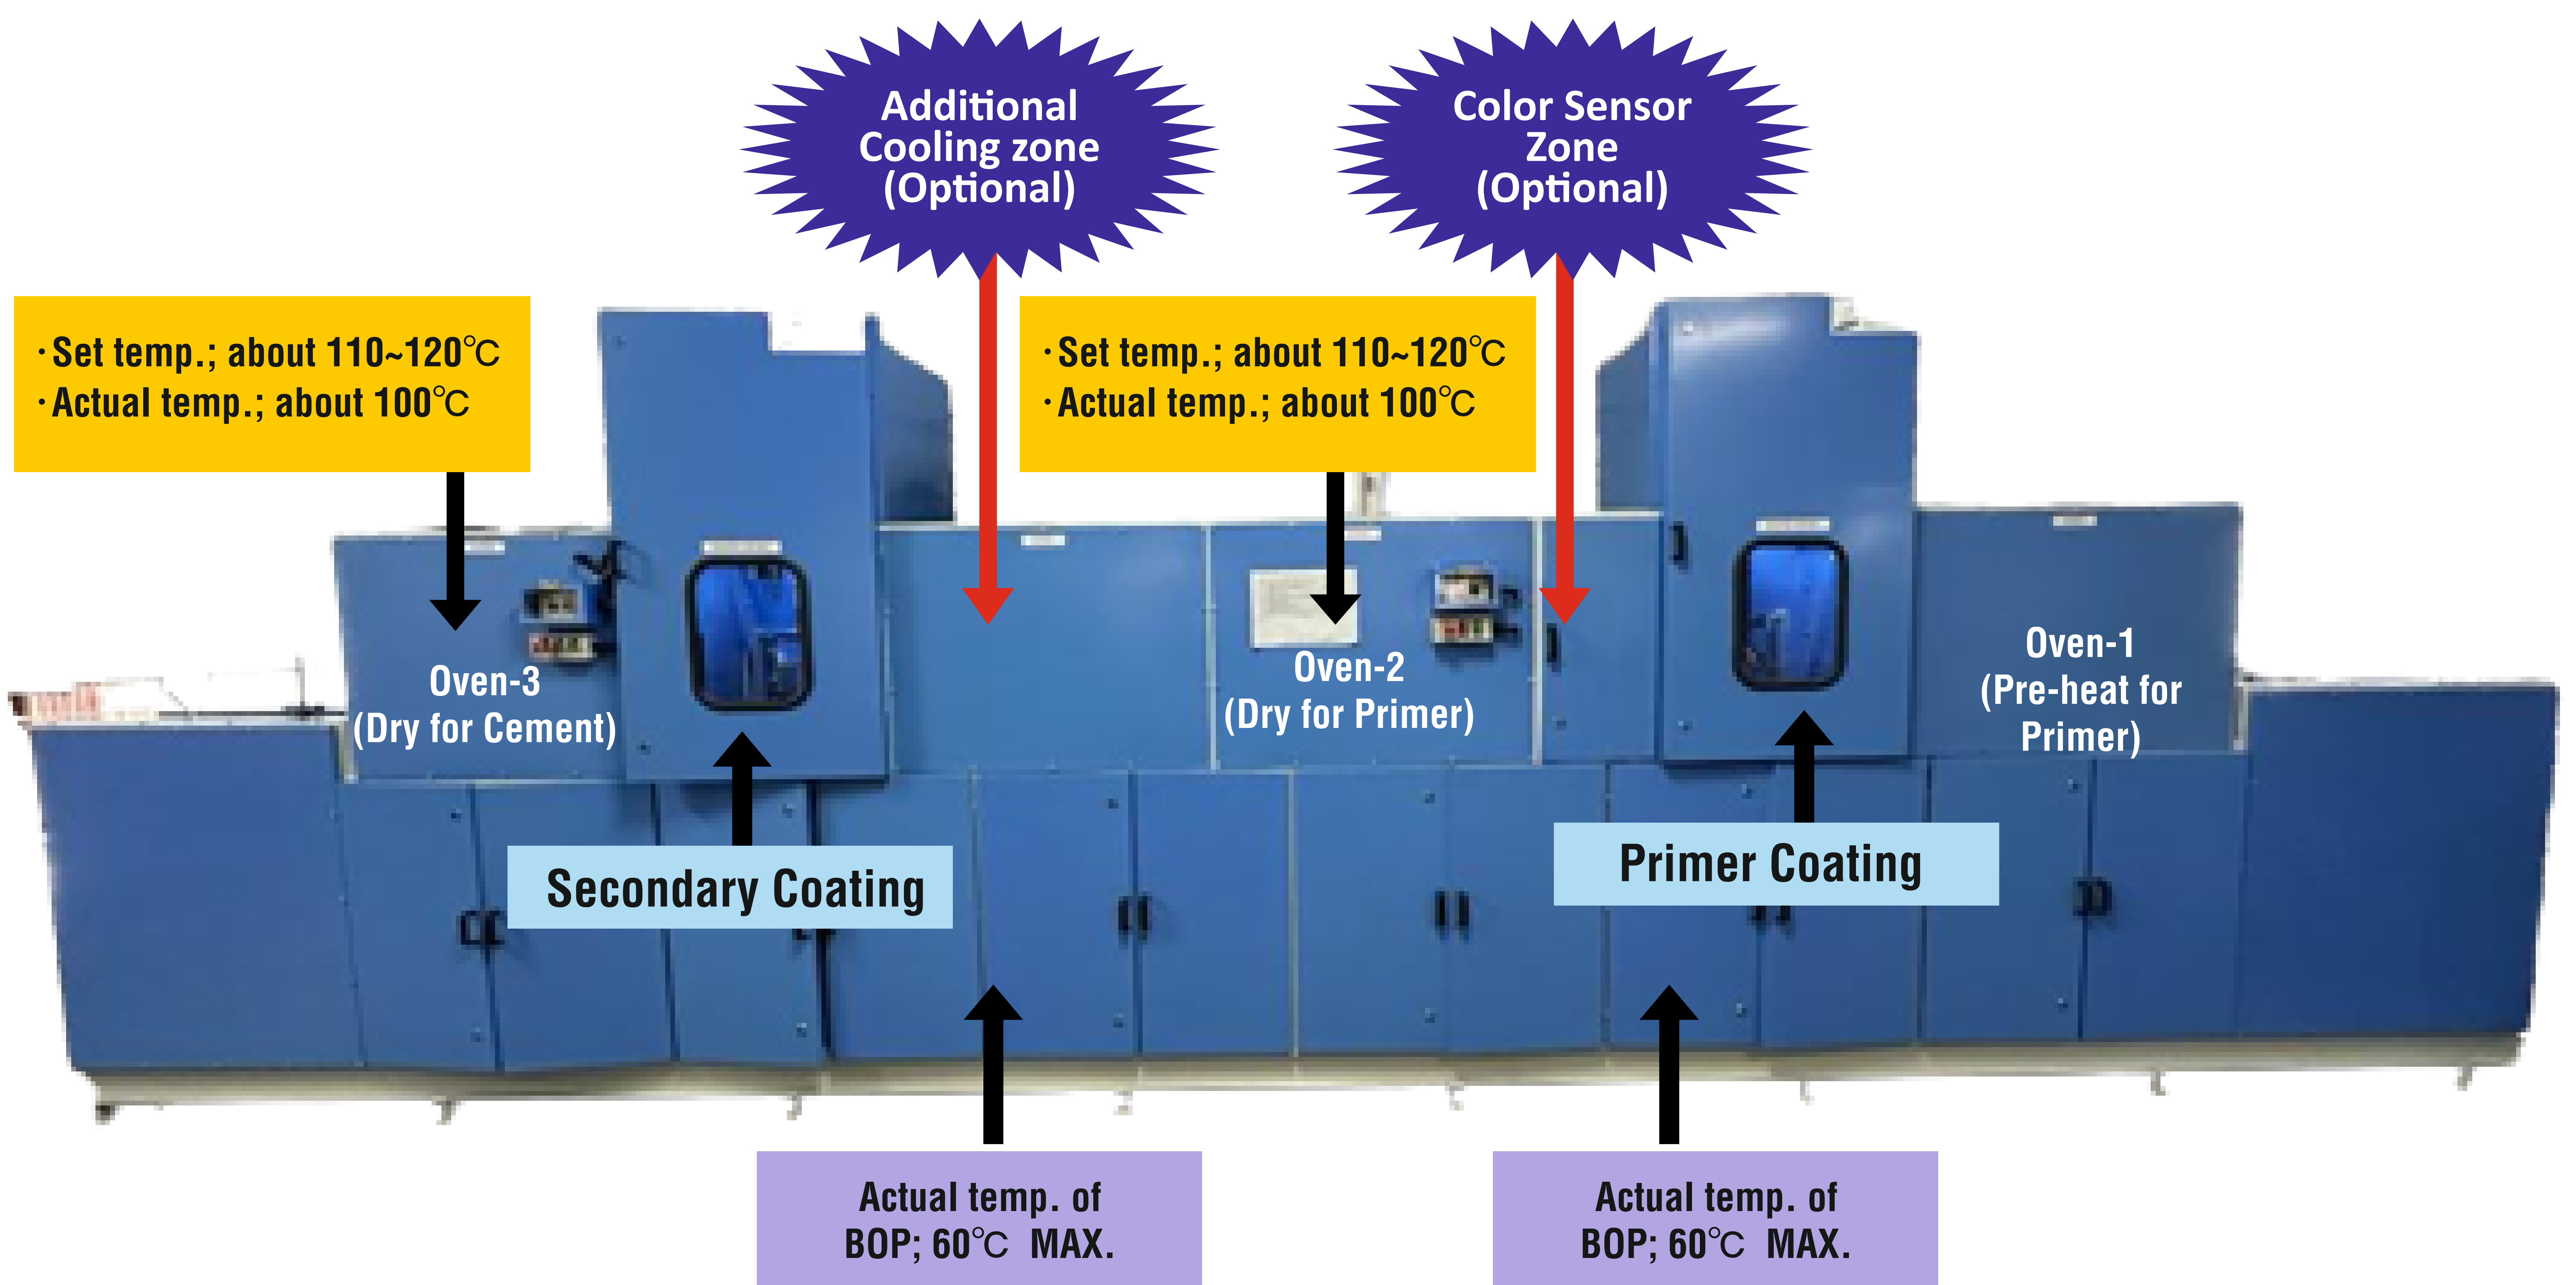

Rotary Indexer Coating Machine

Simultaneously Capable to Coat ID and OD
Stations - 12, 24, 48

Linear Type Coating Machine