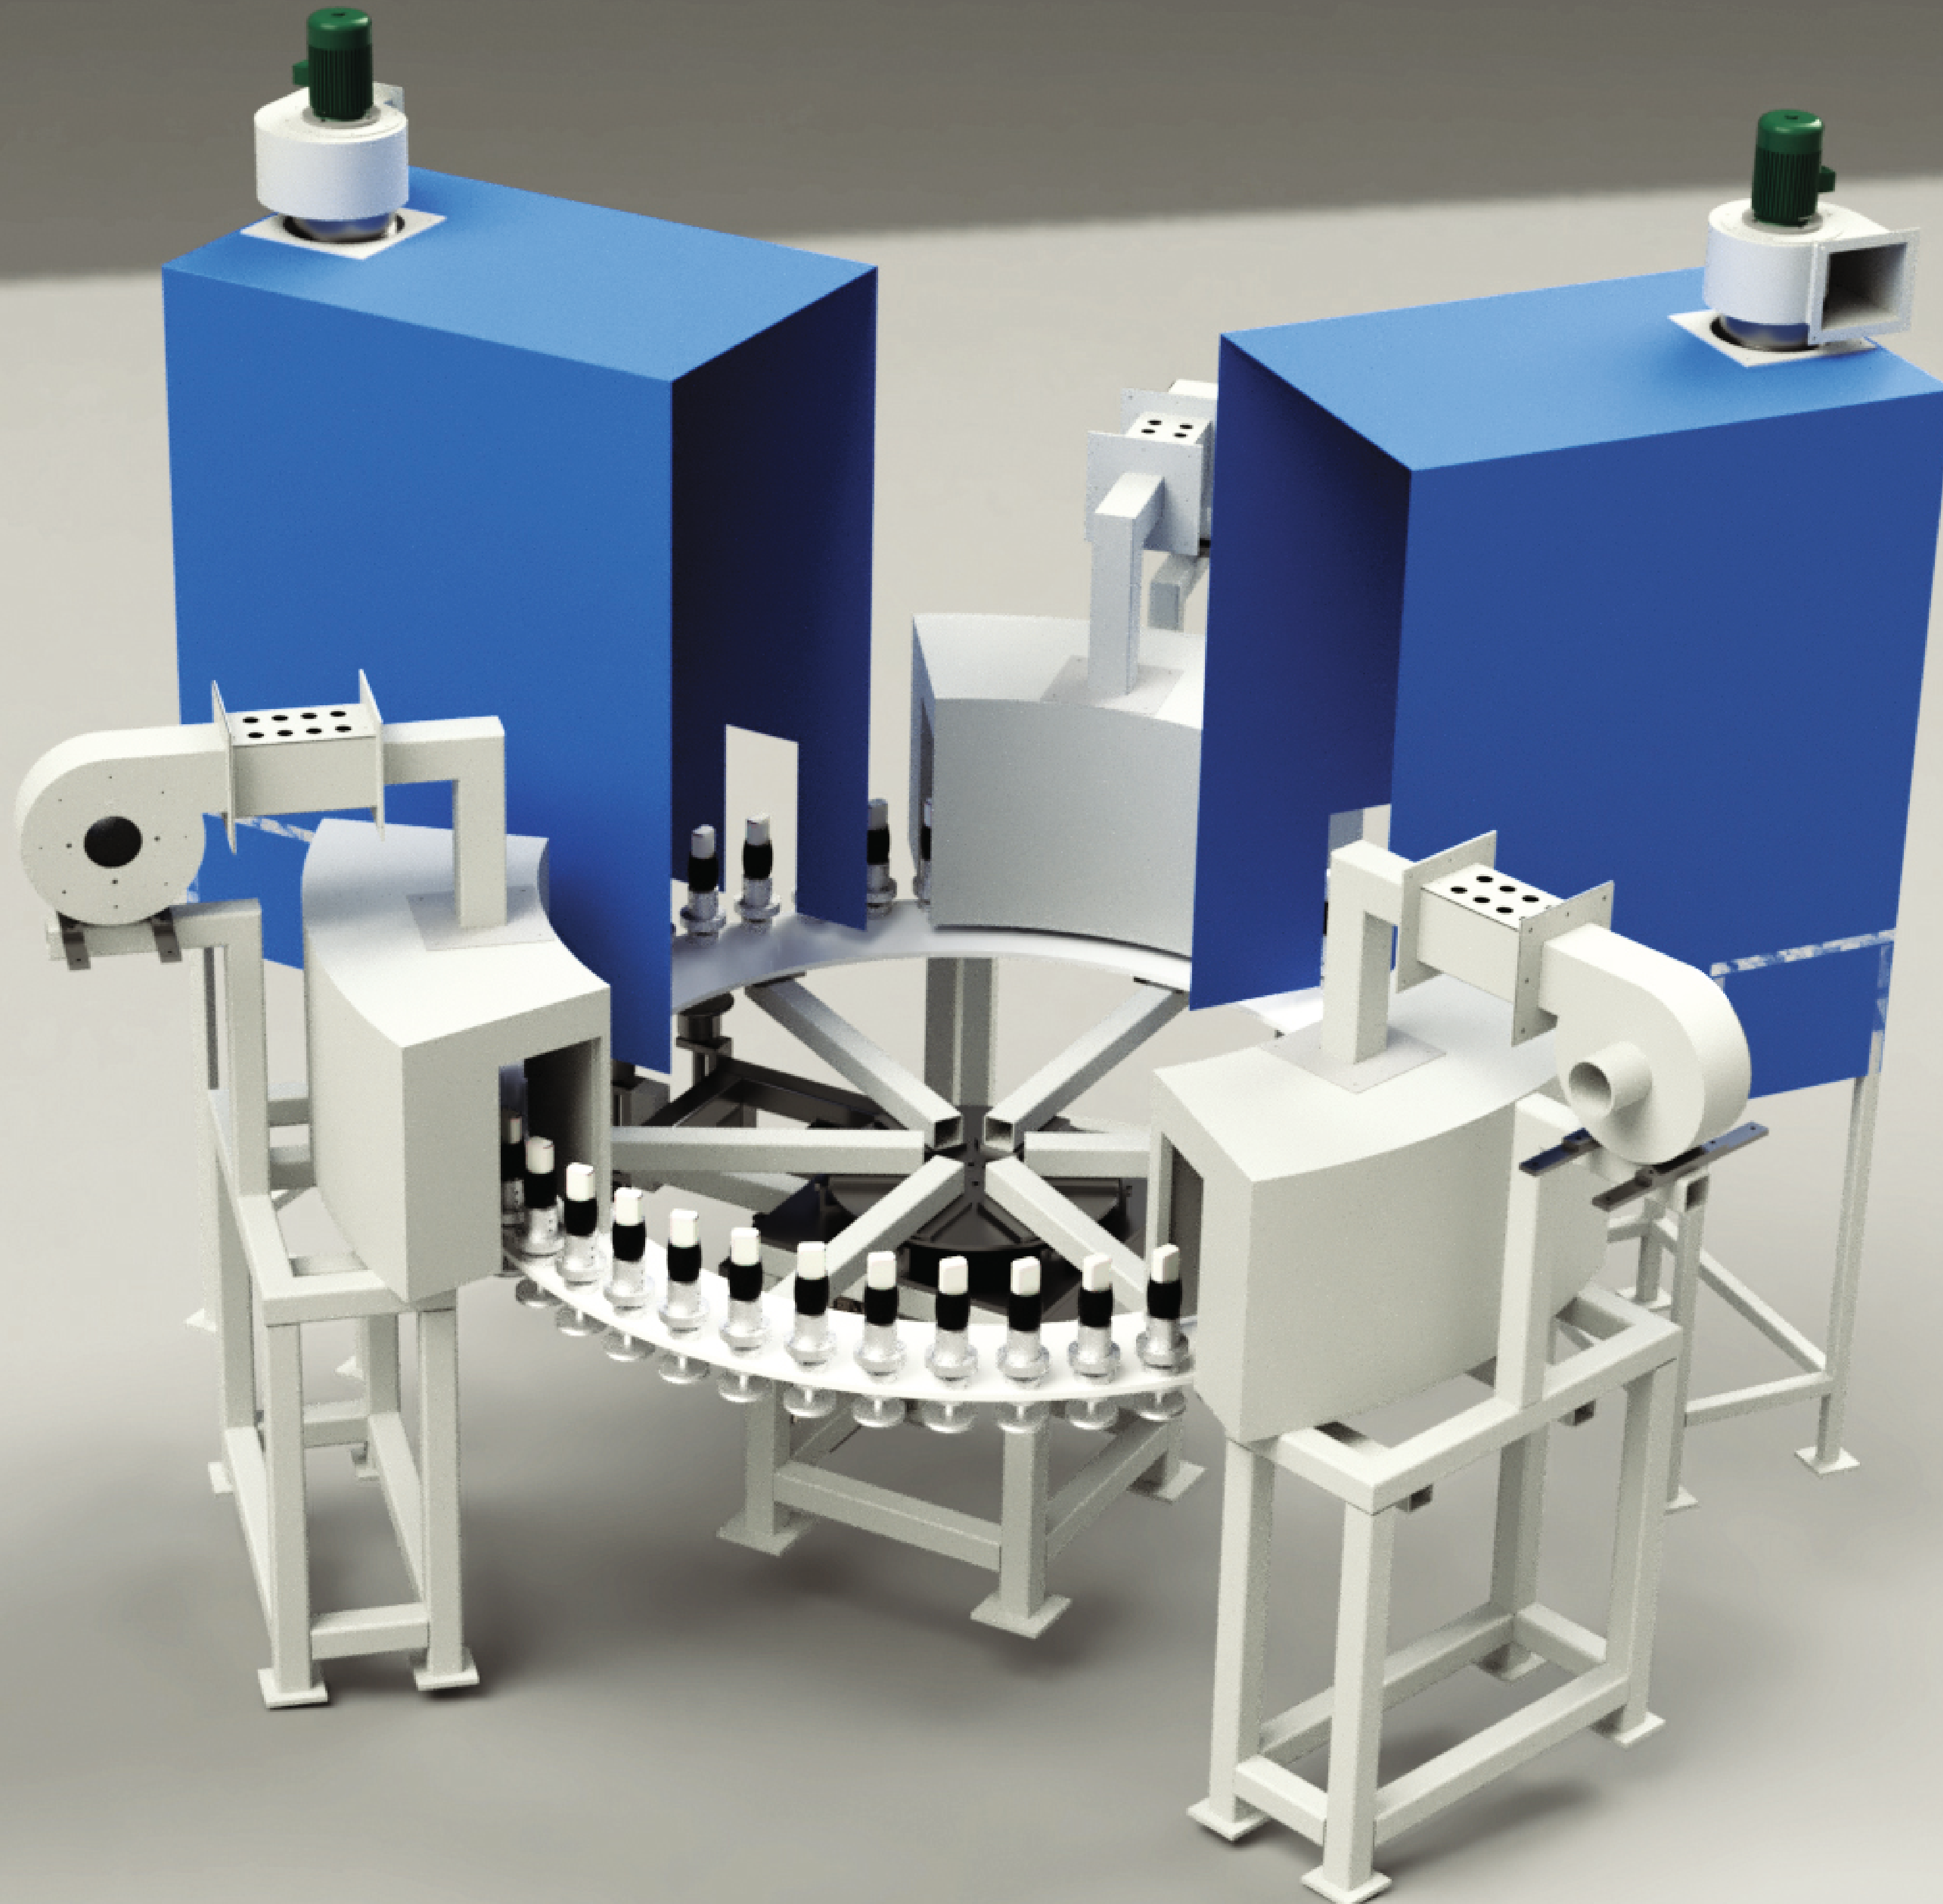

Rotary Indexer Coating Machine

Simultaneously Capable to Coat ID and OD
Stations - 12, 24, 48

Linear Type Coating Machine